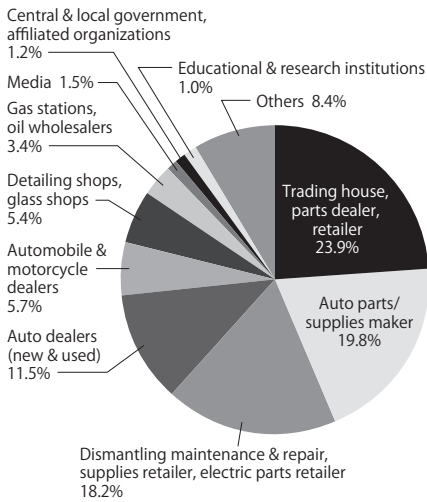

Questionnaire for Visitors

Date █ From 13:00 to 16:00 on March 15 (Wed.) to March 17 (Fri.), 2017
Venue █ Near the entrance of the venue
Method █ Respondents were asked to take a seat and answer questions
Target █ Visitors except exhibitors, those involved in organizing the event and visitors who are high school students and younger
Number of responses █ 619 (all valid)

Q1 What type of business are you in?