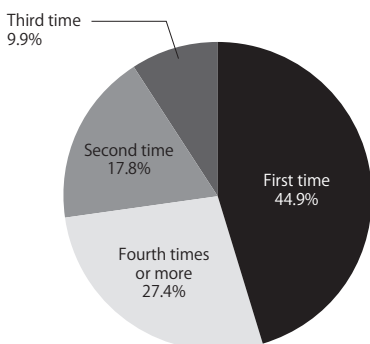

# Questionnaire for Visitors

**Date** █ From 13:00 to 16:00 on March 15 (Wed.) to March 17 (Fri.), 2017  
**Venue** █ Near the entrance of the venue  
**Method** █ Respondents were asked to take a seat and answer questions  
**Target** █ Visitors except exhibitors, those involved in organizing the event and visitors who are high school students and younger  
**Number of responses** █ 619 (all valid)

**Q1** What type of business are you in?

**Q2** What is your job type?

**Q3** How many people are working in your company/organization?

**Q4** Did you come to last year's IAAE?

**Q6** What was the aim of your visit? (Multiple answers allowed)

**Q5** How many times have you visited IAAE?

**Q7** Did you find products/technologies you want to consider PR of?

**Q8** How satisfied are you with your visit to IAAE?