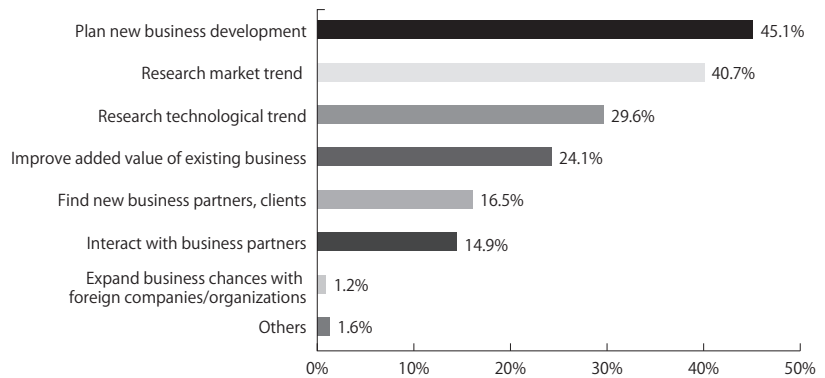

# Questionnaire for Visitors

**Date** █ From 13:00 to 16:00 on March 15 (Wed.) to March 17 (Fri.), 2017  
**Venue** █ Near the entrance of the venue  
**Method** █ Respondents were asked to take a seat and answer questions  
**Target** █ Visitors except exhibitors, those involved in organizing the event and visitors who are high school students and younger  
**Number of responses** █ 619 (all valid)

**Q1** What type of business are you in?

**Q2** What is your job type?

**Q3** How many people are working in your company/organization?

**Q4** Did you come to last year's IAAE?

**Q6** What was the aim of your visit? (Multiple answers allowed)