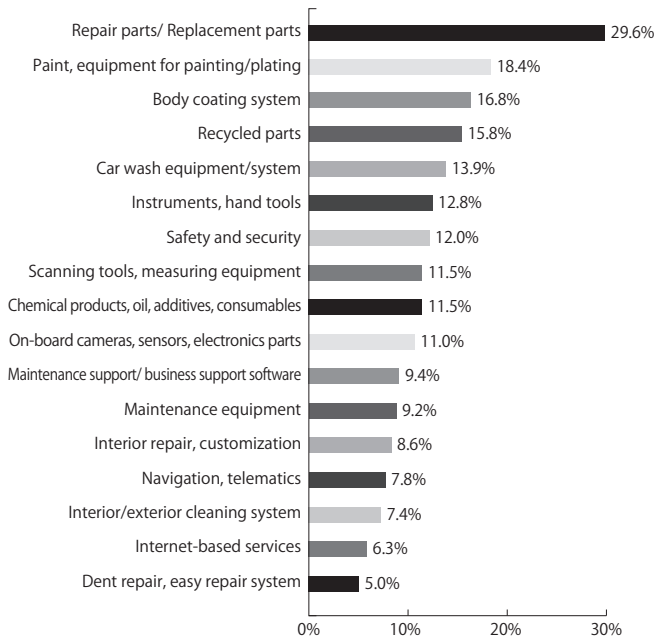

**Q5** How many times have you visited IAAE?

**Q7** Did you find products/technologies you want to consider PR of?

**Q8** How satisfied are you with your visit to IAAE?

# Questionnaire for Visitors

**Q9** Which exhibits/business did you want to see or find interesting? (Multiple answers allowed)

**Q10** Which business are you interested in or planning to start? (Multiple answers allowed)