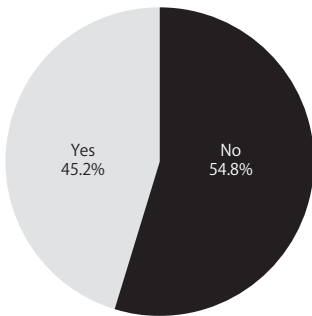

# Questionnaire for Visitors

**Date** █ From 13:00 to 16:00 on March 15 (Wed.) to March 17 (Fri.), 2017  
**Venue** █ Near the entrance of the venue  
**Method** █ Respondents were asked to take a seat and answer questions  
**Target** █ Visitors except exhibitors, those involved in organizing the event and visitors who are high school students and younger  
**Number of responses** █ 619 (all valid)

**Q1** What type of business are you in?

**Q2** What is your job type?

**Q3** How many people are working in your company/organization?

**Q4** Did you come to last year's IAAE?

**Q6** What was the aim of your visit? (Multiple answers allowed)

**Q5** How many times have you visited IAAE?

**Q7** Did you find products/technologies you want to consider PR of?

**Q8** How satisfied are you with your visit to IAAE?