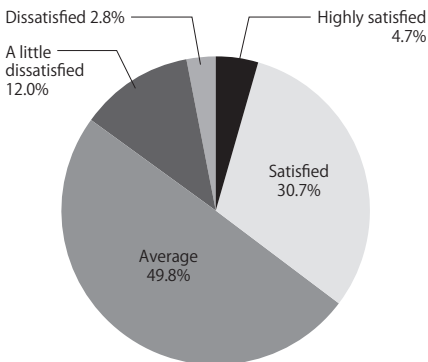

## Painting Demonstration

A painting booth was installed inside the venue for demonstrations of water-based, environmentally friendly repair paint.

Participants in the demonstrations

Akzo Nobel K.K.  
KANSAI PAINT SALES CO., LTD.  
NIPPON PAINT Co., Ltd.  
Auto Farben Co., Ltd.  
Nac Refinish Systems

## Questionnaire for Exhibitors

**Q1** How satisfied are you with your participation in IAAE?

**Q2** How was the number of visitors?

**Q3** How was the quality of visitors?

**Q4** Business meetings

① How many business cards did you get from visitors?  
Average: **22.3**