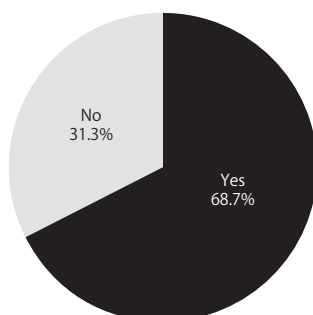

# Questionnaire for Visitors

**Date** █ From 13:00 to 16:00 on March 15 (Wed.) to March 17 (Fri.), 2017  
**Venue** █ Near the entrance of the venue  
**Method** █ Respondents were asked to take a seat and answer questions  
**Target** █ Visitors except exhibitors, those involved in organizing the event and visitors who are high school students and younger  
**Number of responses** █ 619 (all valid)

**Q1** What type of business are you in?

**Q2** What is your job type?

**Q3** How many people are working in your company/organization?

**Q4** Did you come to last year's IAAE?

**Q6** What was the aim of your visit? (Multiple answers allowed)

**Q5** How many times have you visited IAAE?

**Q7** Did you find products/technologies you want to consider PR of?

**Q8** How satisfied are you with your visit to IAAE?