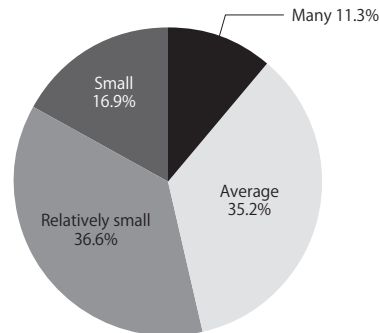

## Painting Demonstration

A painting booth was installed inside the venue for demonstrations of water-based, environmentally friendly repair paint.

Participants in the demonstrations

Akzo Nobel K.K.  
KANSAI PAINT SALES CO., LTD.  
NIPPON PAINT Co., Ltd.  
Auto Farben Co., Ltd.  
Nac Refinish Systems

## Questionnaire for Exhibitors

**Q1** How satisfied are you with your participation in IAAE?

**Q2** How was the number of visitors?

**Q3** How was the quality of visitors?

**Q4** Business meetings

① How many business cards did you get from visitors?  
Average: **22.3**