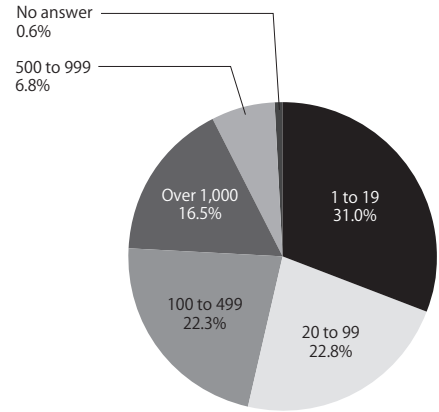

## Questionnaire for Exhibitors

**Q1** How satisfied are you with your participation in IAAE?

**Q2** How was the number of visitors?

**Q3** How was the quality of visitors?

**Q4** Business meetings

① How many business cards did you get from visitors?  
Average: **22.3**

② How many of visitors came for concrete business talks?  
Average: **9.6**

**Q5** Do you plan to take part in the next IAAE?

**Q6** Opinions

- Able to promote products and had business talks with new customers.
- Having arranged business meeting in advance, so the result was better than expected. Very satisfied because other exhibitors are potential customers. Want to take part in the next year as well.
- Many people came to our booth, and we had several concrete business talks.
- This is our first time to take part in a trade show in Japan. The number of visitors was small, but we hope this will bear fruit in the future.
- Some visitors were interested in our products, but the number was small overall.
- Fewer people showed interest in our products. They asked few questions.

# Questionnaire for Visitors

**Date** █ From 13:00 to 16:00 on March 15 (Wed.) to March 17 (Fri.), 2017  
**Venue** █ Near the entrance of the venue  
**Method** █ Respondents were asked to take a seat and answer questions  
**Target** █ Visitors except exhibitors, those involved in organizing the event and visitors who are high school students and younger  
**Number of responses** █ 619 (all valid)

**Q1** What type of business are you in?

**Q2** What is your job type?

**Q3** How many people are working in your company/organization?

**Q4** Did you come to last year's IAAE?

**Q6** What was the aim of your visit? (Multiple answers allowed)