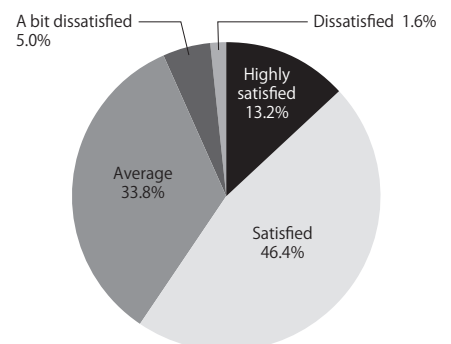

## Questionnaire for Exhibitors

**Q1** How satisfied are you with your participation in IAAE?

**Q2** How was the number of visitors?

**Q3** How was the quality of visitors?

**Q4** Business meetings

① How many business cards did you get from visitors?  
Average: **22.3**

# Questionnaire for Visitors

**Date** █ From 13:00 to 16:00 on March 15 (Wed.) to March 17 (Fri.), 2017  
**Venue** █ Near the entrance of the venue  
**Method** █ Respondents were asked to take a seat and answer questions  
**Target** █ Visitors except exhibitors, those involved in organizing the event and visitors who are high school students and younger  
**Number of responses** █ 619 (all valid)

**Q1** What type of business are you in?

**Q2** What is your job type?

**Q3** How many people are working in your company/organization?

**Q4** Did you come to last year's IAAE?

**Q6** What was the aim of your visit? (Multiple answers allowed)

**Q5** How many times have you visited IAAE?

**Q7** Did you find products/technologies you want to consider PR of?

**Q8** How satisfied are you with your visit to IAAE?