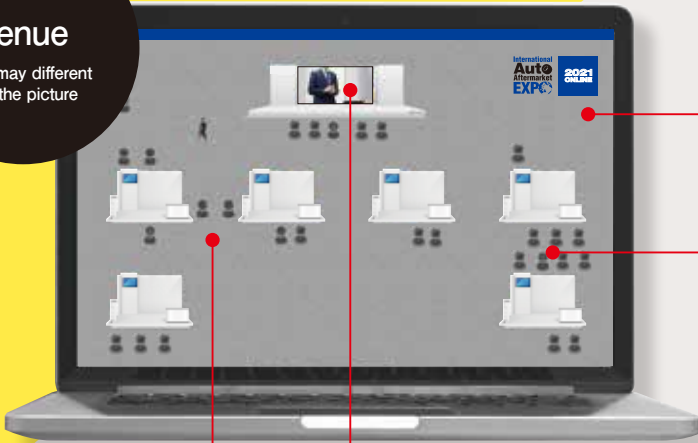

Booth charge for IAAE2021 exhibitor

1 booth

JPY110,000 (tax included)

Booth charge for other than IAAE 2021 exhibitor

1 booth

JPY220,000 (tax included)

- One booth per company
- Available to choose from three types of booth designs and cannot change its original figure.
- Each exhibitor has access to own page on line. Upload data on your own.

If you would like to apply IAAE Extra, please submit the application form to the Show Management Office.

Venue

Layout may differ from the picture

Map

Point a booth with a cursor and company information is displayed.

Visualized participants

You can see how crowded the place is by shadow pictures.

Information sharing

With common code, visitors can communicate with member of a party.

Seminars

Feature industry's updated information
*Only in Japanese