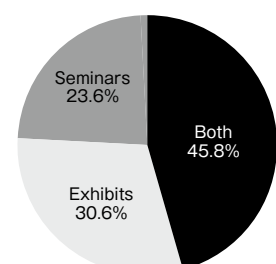

Q5 Did you visit for the purpose of viewing exhibits or attending seminars?