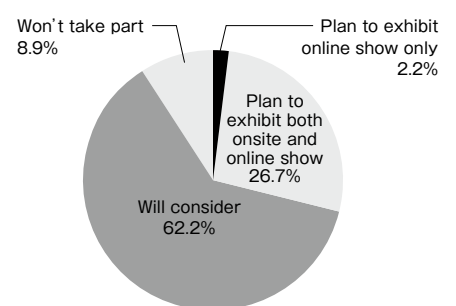

Questionnaire for Exhibitors

Q1 How satisfied are you with your participation in IAAE ONLINE?

Q2 How was the number of visitors?

Q3 How was the quality of visitors?

Q4 Business meetings

► Number of acquired online visitor's profile

Average **385**

Q5 Do you plan to take part in the next IAAE?

Q6 Do you plan to take part in the next IAAE ONLINE show?

Visitors data

Number of login accounts **5,123**

Q1 What type of business are you in?