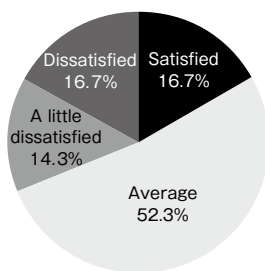

Average **385**

Q5 Do you plan to take part in the next IAAE?

Q6 Do you plan to take part in the next IAAE ONLINE show?

Visitors data

Number of login accounts **5,123**

Q1 What type of business are you in?

Questionnaire for Exhibitors

Q1	How satisfied are you with your participation in IAAE Extra?	Q2	How was the number of visitors?	Q3	How was the quality of visitors?
-----------	---	-----------	--	-----------	---