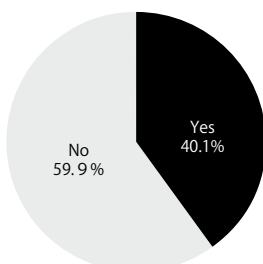

Q3 Did you visit IAAE 2019?