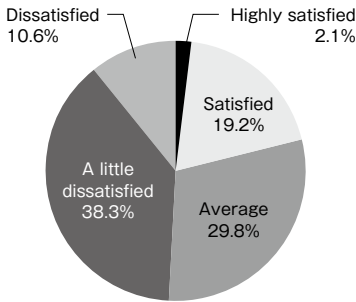

Questionnaire for Exhibitors

Q1 How satisfied are you with your participation in IAAE ONLINE?