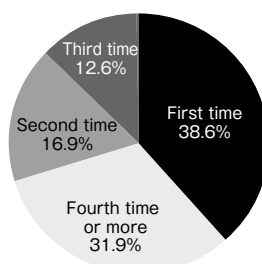

Q4 How many times have you visited IAAE?