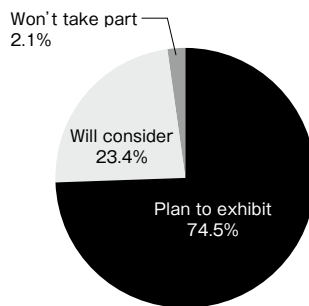

Questionnaire for Exhibitors

Q1 How satisfied are you with your participation in IAAE ONLINE?

Q2 How was the number of visitors?

Q3 How was the quality of visitors?

Q4 Business meetings

► Number of acquired online visitor's profile

Average **385**

Q5 Do you plan to take part in the next IAAE?

Q6 Do you plan to take part in the next IAAE ONLINE show?

Visitors data

Number of login accounts **5,123**

Q1 What type of business are you in?