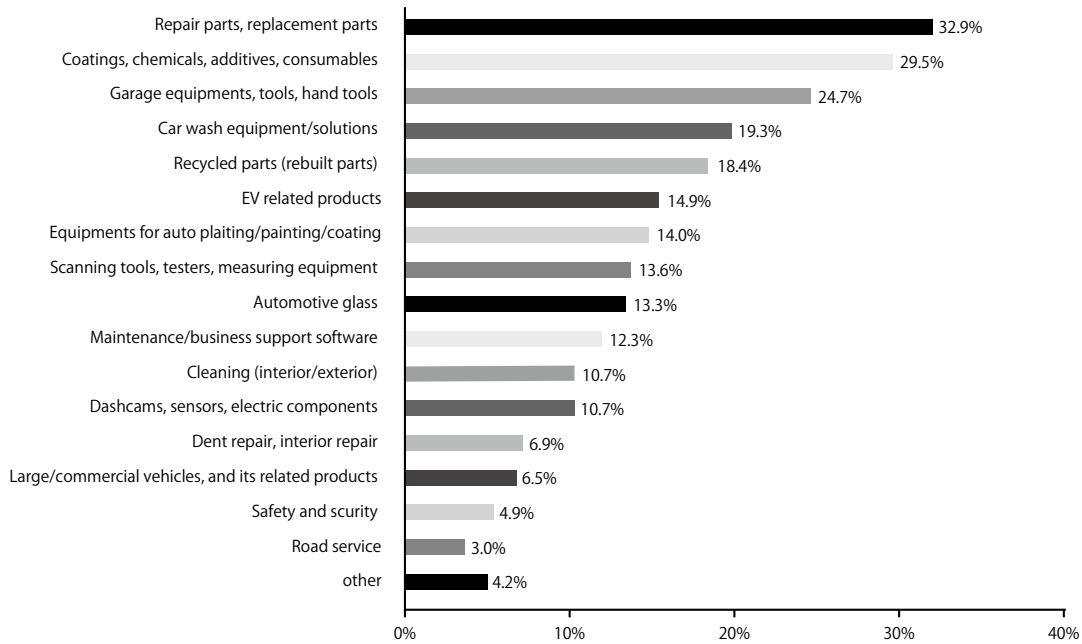

Questionnaire for Visitors

Q5 Which exhibits/business did you want to see or take your interest in? (Multiple answers allowed)

Ranking of interested exhibits/business by category

Business type	1st	2nd	3rd	4th	5th
Automobile & motorcycle manufacturer	Repair parts, replacement parts 16.9%	Garage equipments, tools, hand tools 11.3%	Coatings, chemicals, additives, consumables 9.6%	Recycled parts (rebuilt parts) 8.9%	EV related products 8.5%
Auto parts & equipment manufacturer	Repair parts, replacement parts 22.6%	Recycled parts (rebuilt parts) 13.1%	Coatings, chemicals, additives, consumables 12.4%	Car wash equipment/solutions 6.6%	Dashcams, sensors, electric components 6.4%
Car distributor/retailer (new car/used car)	Repair parts, replacement parts 14.0%	Garage equipments, tools, hand tools 12.6%	Car wash equipment/solutions 10.9%	Coatings, chemicals, additives, consumables 10.9%	Automotive glass 8.8%
Maintenance/auto supply/electric shop	Garage equipments, tools, hand tools 16.2%	Repair parts, replacement parts 11.7%	Maintenance/business support software 8.1%	Scanning tools, testers, measuring equipment 7.9%	Recycled parts (rebuilt parts) 7.8%
Trading firm, auto parts distributor	Repair parts, replacement parts 16.4%	Coatings, chemicals, additives, consumables 13.3%	Garage equipments, tools, hand tools 9.9%	Recycled parts (rebuilt parts) 8.5%	Car wash equipment/solutions 8.0%
SS, Gas station	Coatings, chemicals, additives, consumables 12.9%	Garage equipments, tools, hand tools 12.1%	EV related products 11.4%	Car wash equipment/solutions 10.7%	Repair parts, replacement parts 8.6%
Detailing/glass shop	Coatings, chemicals, additives, consumables 34.7%	Cleaning (interior/exterior) 15.6%	Car wash equipment/solutions 15.0%	Automotive glass 12.9%	Dent repair, interior repair 7.5%
Educational/research institution	EV related products 14.6%	Car wash equipment/solutions 9.8%	Dashcams, sensors, electric components 8.8%	Coatings, chemicals, additives, consumables 8.0%	Safety and scurity 7.5%
Public office/local authority/organization	Garage equipments, tools, hand tools 19.1%	Scanning tools, testers, measuring equipment 9.6%	Repair parts, replacement parts 8.5%	Recycled parts (rebuilt parts) 7.4%	EV related products 7.4%