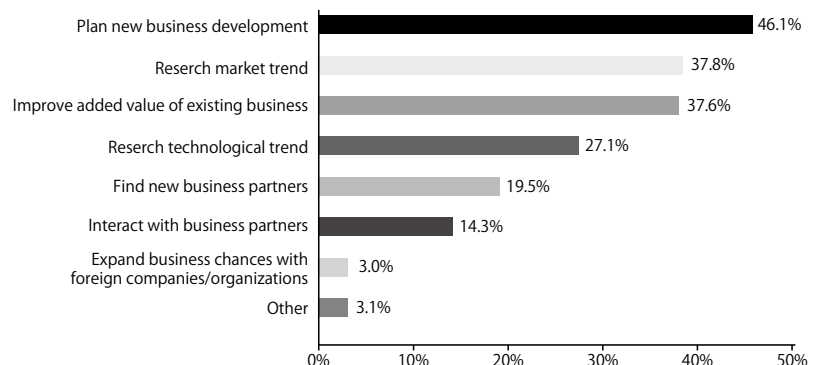

Visitors data

Registered visitors 14,155

Q1 | What type of business are you in?

Q2 | What is your job category?

Questionnaire for Visitors

Date | From 13:00 to 16:00 on March 7 (Tue.) to March 9 (Thu.), 2023
Venue | In the vicinity of entrance area
Target | Visitors except exhibitors, those involved in organizing the event and visitors who are high school students and younger
Number of responses | 1,454 (all valid)

Q1 | How many people are working in your company / organization?

Q2 | Did you find any products/technologies to consider purchasing?

Q3 | How satisfied are you with the IAAE?

Q4 | What was the aim of your vist?(Multiple answers allowed)