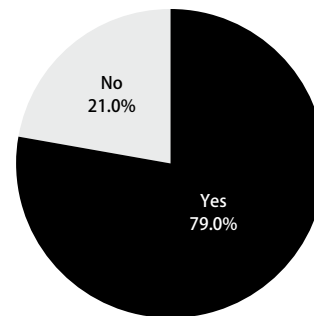

Q2 | Did you find any products/technologies to consider purchasing?