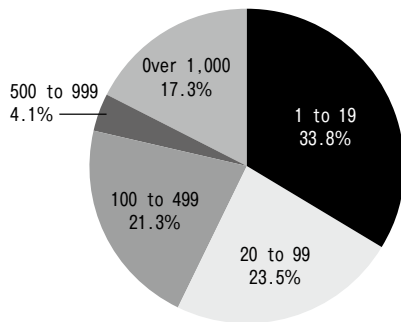

Questionnaire for Visitors

Date | From 13:00 to 16:00 on March 7 (Tue.) to March 9 (Thu.), 2023
Venue | In the vicinity of entrance area
Target | Visitors except exhibitors, those involved in organizing the event and visitors who are high school students and younger
Number of responses | 1,454 (all valid)

Q1 | How many people are working in your company / organization?