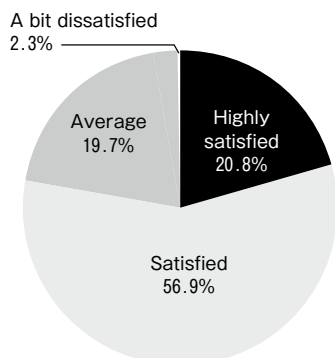

Visitors data

Registered visitors 14,155

Q1 | What type of business are you in?

Q2 | What is your job category?

Questionnaire for Visitors

Date | From 13:00 to 16:00 on March 7 (Tue.) to March 9 (Thu.), 2023
Venue | In the vicinity of entrance area
Target | Visitors except exhibitors, those involved in organizing the event and visitors who are high school students and younger
Number of responses | 1,454 (all valid)

Q1 | How many people are working in your company / organization?

Q2 | Did you find any products/technologies to consider purchasing?

Q3 | How satisfied are you with the IAAE?

Q4 | What was the aim of your vist?(Multiple answers allowed)