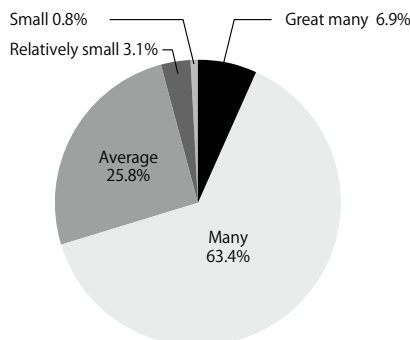

Demonstrators: Fenix JAPAN, Isamu Paint, Axalta Coating Systems, KANSAI PAINT, NIPPON PAINT

*Fenix JAPAN demonstrated applying the paint protection film.

Questionnaire for Exhibitors

Q1 How satisfied are you with your participation in IAAE?

Q2 How was the number of visitors?

Q3 How was the quality of visitors?

Q4 Business meetings

- ① How many business cards did you get from visitors?
Average: 120.3
- ② Did you meet your potential customers? How many?
Average: 13.9