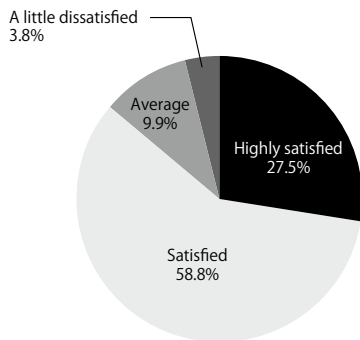

Questionnaire for Exhibitors

Q1 How satisfied are you with your participation in IAAE?