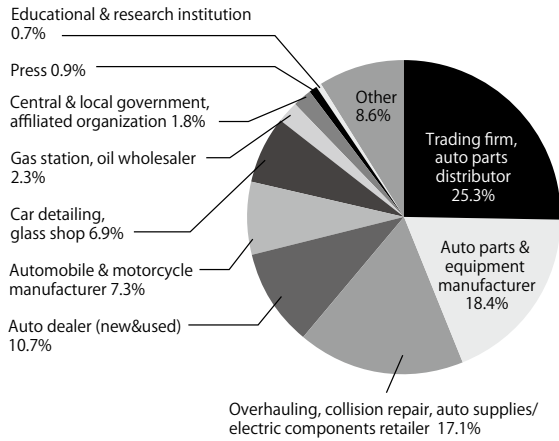

Visitors data

Registered visitors 14,155

Q1 | What type of business are you in?